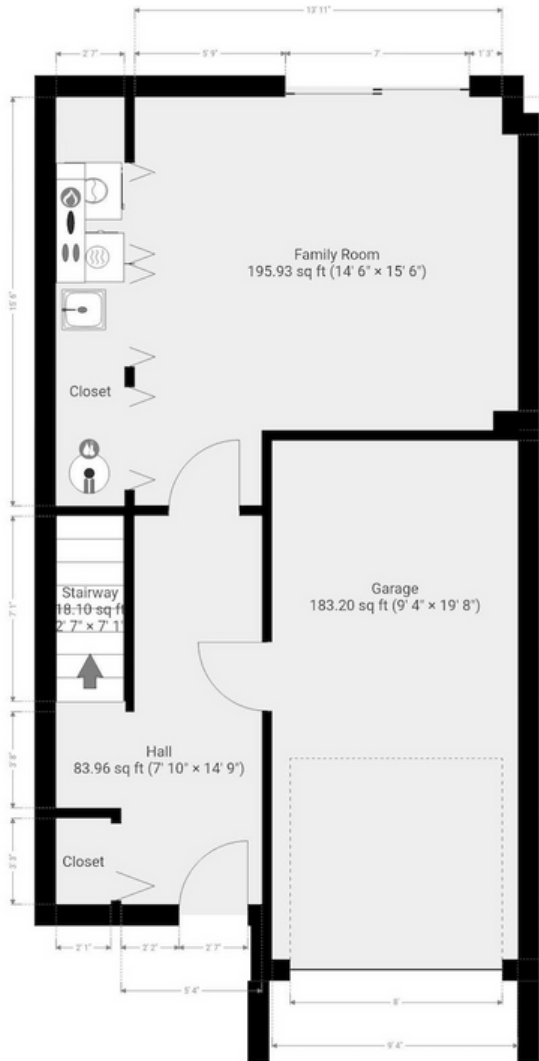

#73 1080 WALDEN CIRCLE

1975 Total Square Feet

Ground Floor- 553 Sq ft

Second Floor- 672 Sq ft

Third Floor- 647 Sq ft

NANCY
CORMACK
TEAM

125 Lakeshore Rd E,
Mississauga, ON L5G 1E5
NANCYCORMACK.COM
nancy@nancycormack.com
416.903.3557