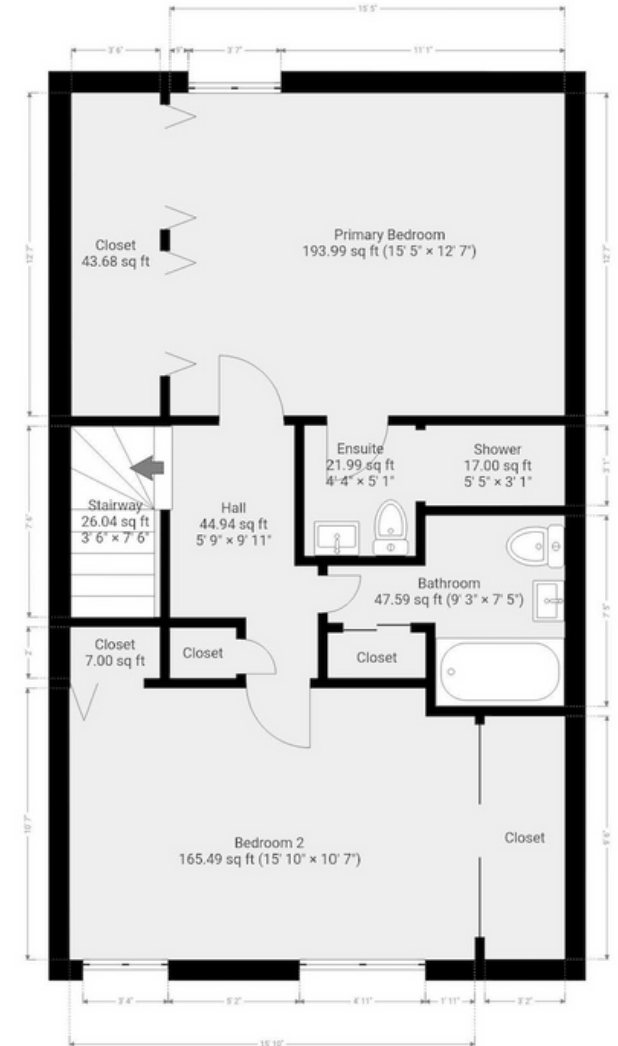

#73 1080 WALDEN CIRCLE

1975 Total Square Feet

Ground Floor- 553 Sq ft

Second Floor- 672 Sq ft

Third Floor- 647 Sq ft

NANCY
CORMACK
TEAM

125 Lakeshore Rd E,
Mississauga, ON L5G 1E5
NANCYCORMACK.COM
nancy@nancycormack.com
416.903.3557