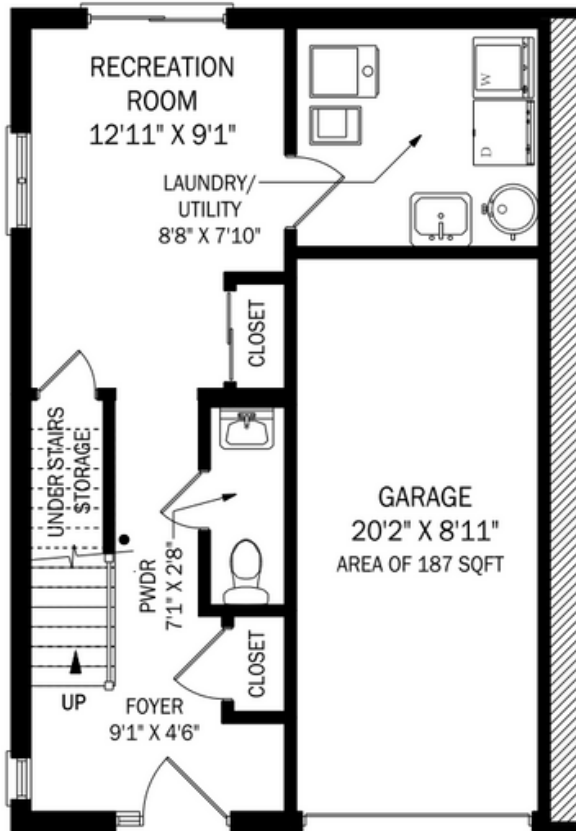

6-1010 Walden Circle, Mississauga

1524 Square Feet
1711 Total Square Feet

GROUND LEVEL - 383 SQUARE FEET

MAIN LEVEL - 572 SQUARE FEET

UPPER LEVEL - 569 SQUARE FEET

NANCY
CORMACK

125 Lakeshore Rd E, Mississauga, ON L5G 1E5