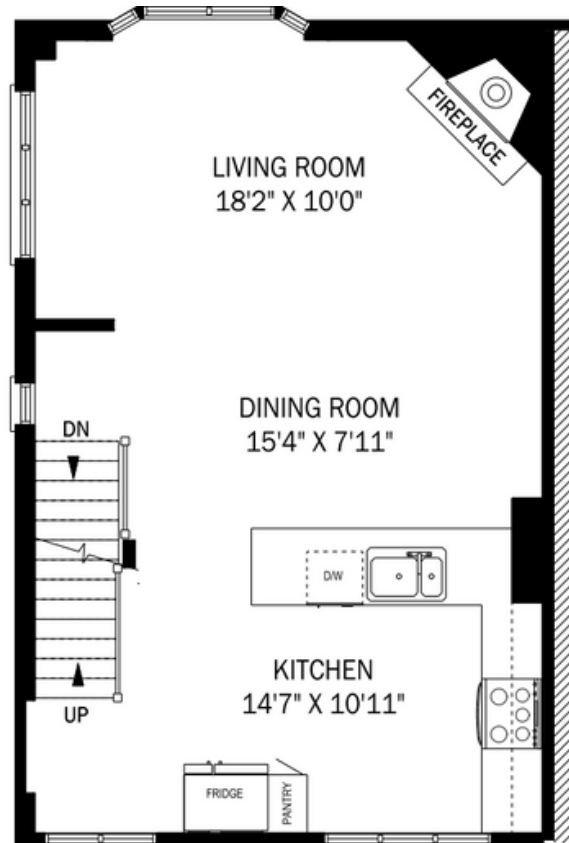

6-1010 Walden Circle, Mississauga

1524 Square Feet
1711 Total Square Feet

GROUND LEVEL - 383 SQUARE FEET

MAIN LEVEL - 572 SQUARE FEET

UPPER LEVEL - 569 SQUARE FEET

NANCY
CORMACK

125 Lakeshore Rd E, Mississauga, ON L5G 1E5