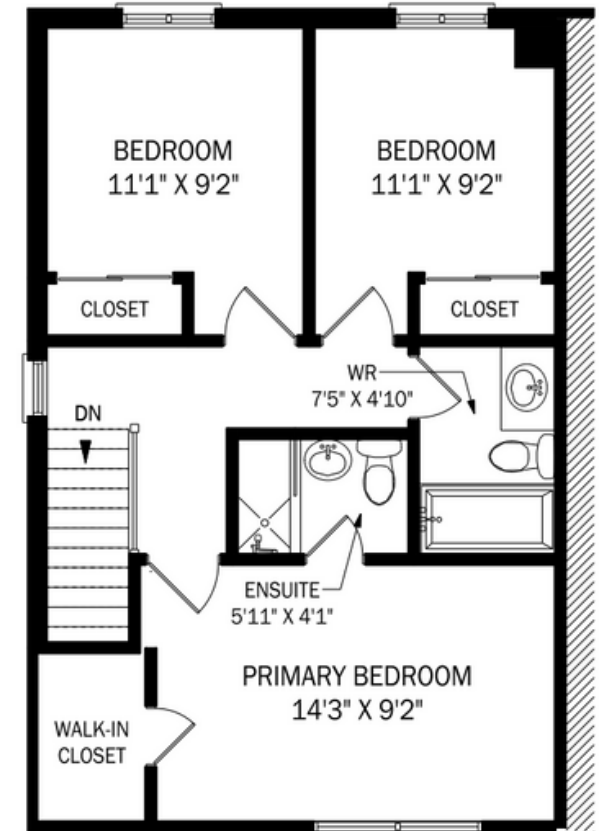

6-1010 Walden Circle, Mississauga

1524 Square Feet
1711 Total Square Feet

GROUND LEVEL - 383 SQUARE FEET

MAIN LEVEL - 572 SQUARE FEET

UPPER LEVEL - 569 SQUARE FEET

NANCY
CORMACK

125 Lakeshore Rd E, Mississauga, ON L5G 1E5